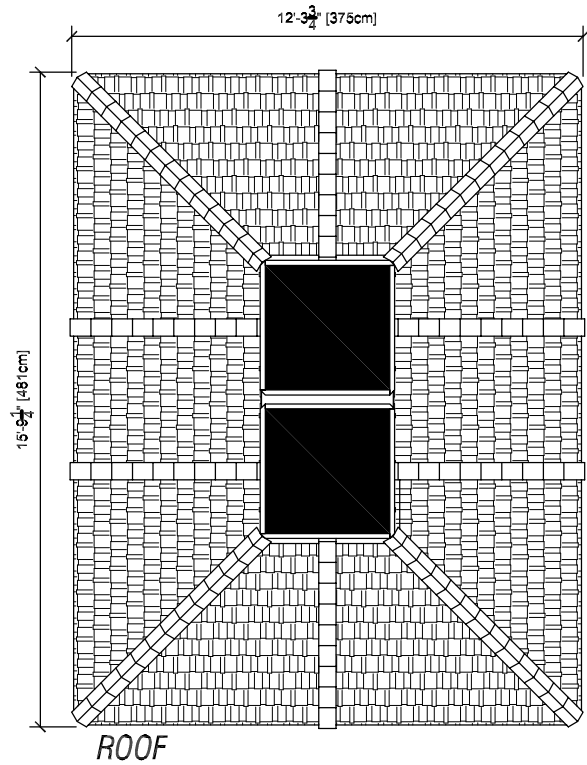

10' x 14' Lattice Wood Roof

FOOTPRINT