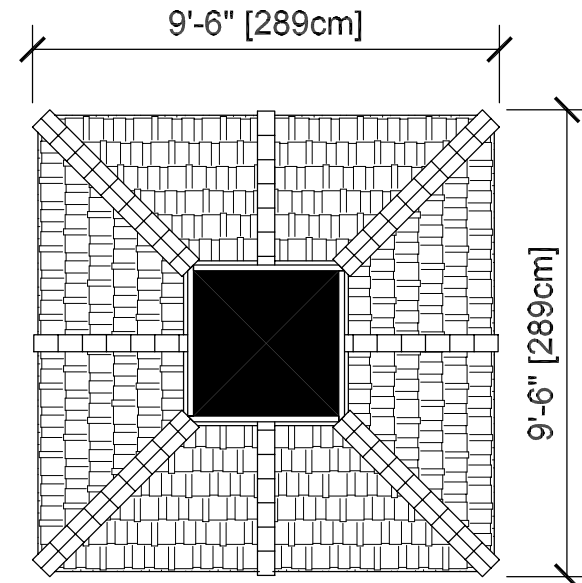

9' x 9' Lattice Wood Roof

FOOTPRINT

SIDE

CHEHALIS 100

FOOTPRINT

FRONT

ROOF