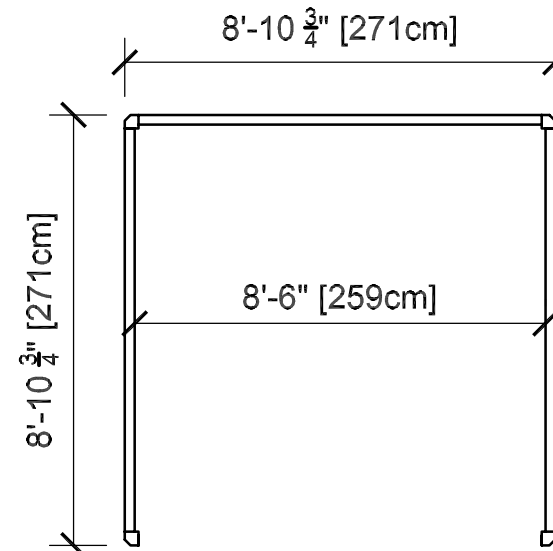

9' x 9' Lattice Wood Roof

FOOTPRINT

SIDE

CHEHALIS 100

FOOTPRINT

FRONT

ROOF