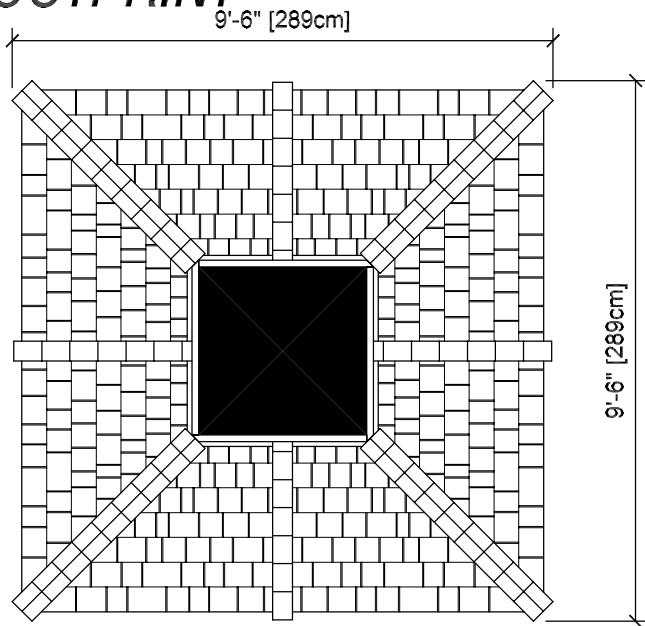

8' x 8' Lattice Wood Roof

CHEHALIS

FOOTPRINT

ROOF

FOOTPRINT

FRONT VIEW

SIDE VIEW