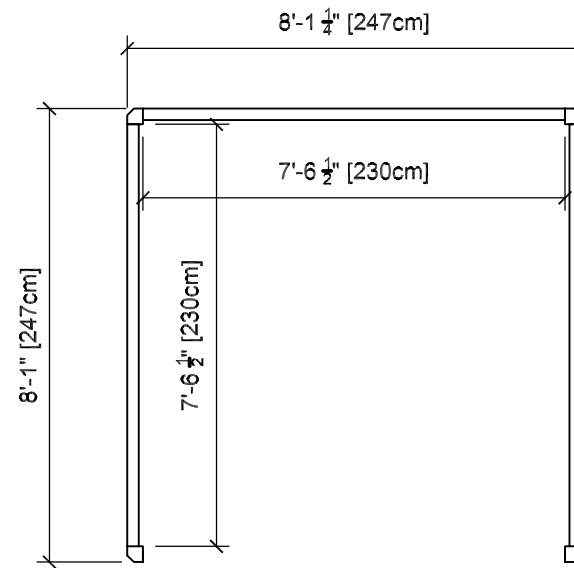

8' x 8' Lattice Wood Roof

CHEHALIS

FOOTPRINT

ROOF

FOOTPRINT

FRONT VIEW

SIDE VIEW