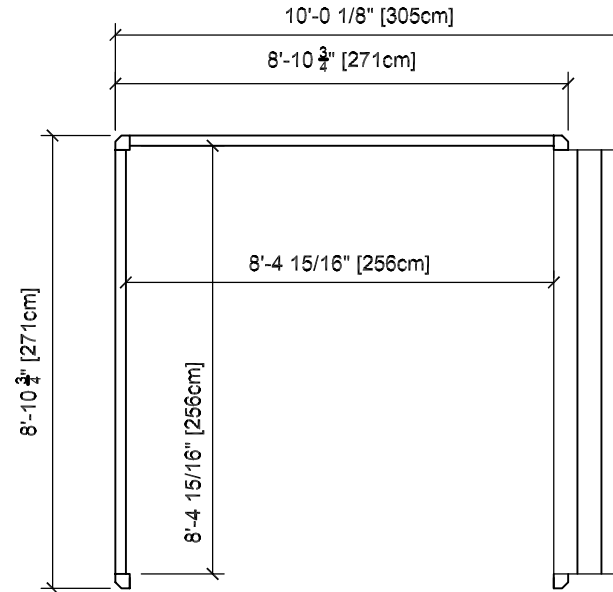

# 9' x 9' Lattice / Louver Wood Roof

## FOOTPRINT

Roof

Footprint

Front

Side