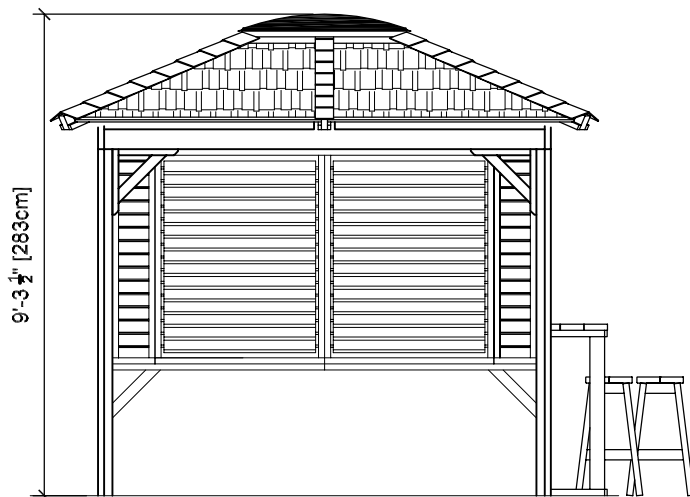

# 9' x 9' Lattice / Louver Wood Roof

## FOOTPRINT

Roof

Footprint

Front

Side