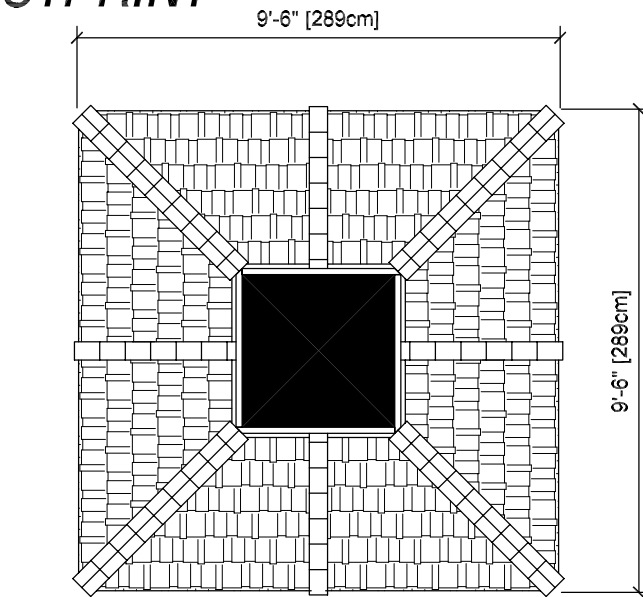

# 9' x 9' Lattice / Louver Wood Roof

## FOOTPRINT

Roof

Footprint

Front

Side