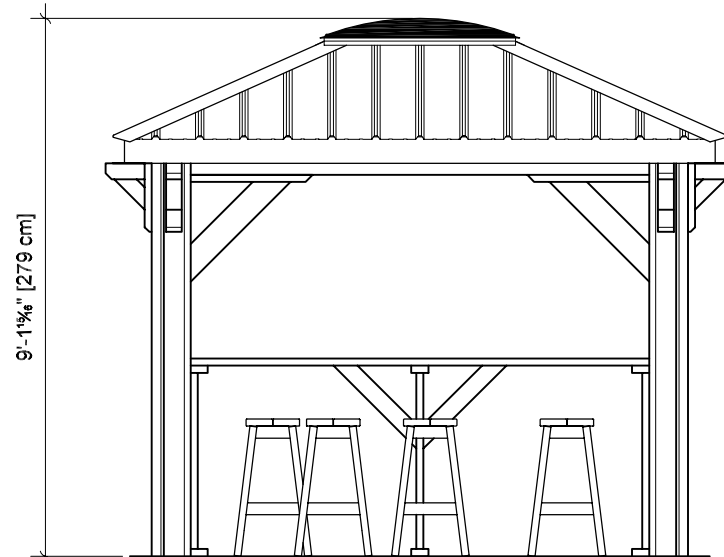

9' x 9' Louver Metal Roof

FOOTPRINT

FOOTPRINT

VISTA PAVILION

FRONT

SIDE