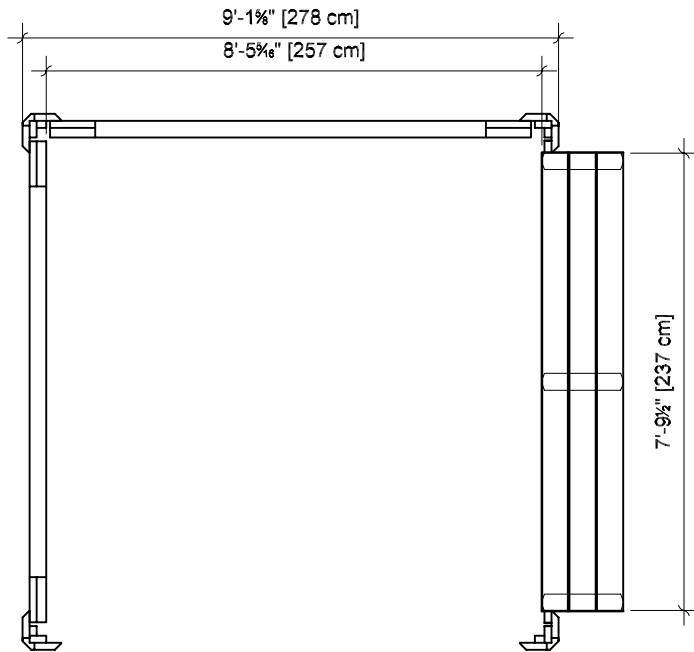

9' x 9' Louver Metal Roof

FOOTPRINT

FOOTPRINT

VISTA PAVILION

FRONT

SIDE