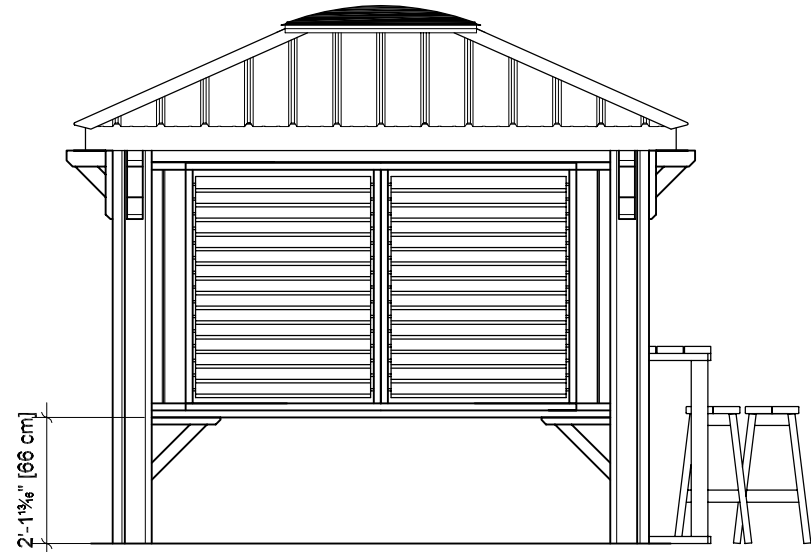

9' x 9' Louver Metal Roof

FOOTPRINT

FOOTPRINT

VISTA PAVILION

FRONT

SIDE