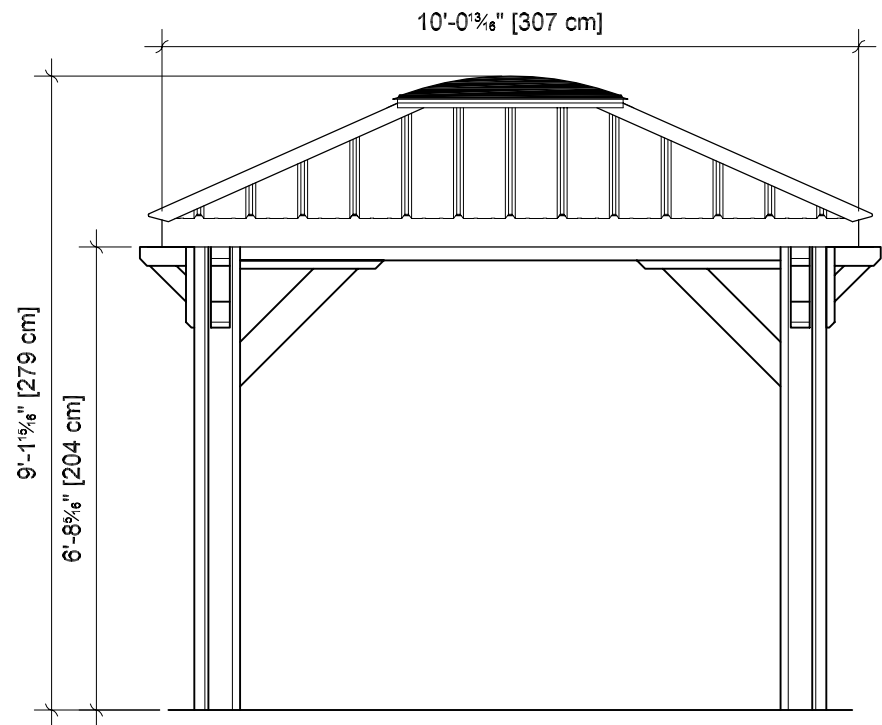

# 9' x 9' Open Air Metal Roof

## Vista - Wood Post

### FOOTPRINT

FOOTPRINT

SIDE