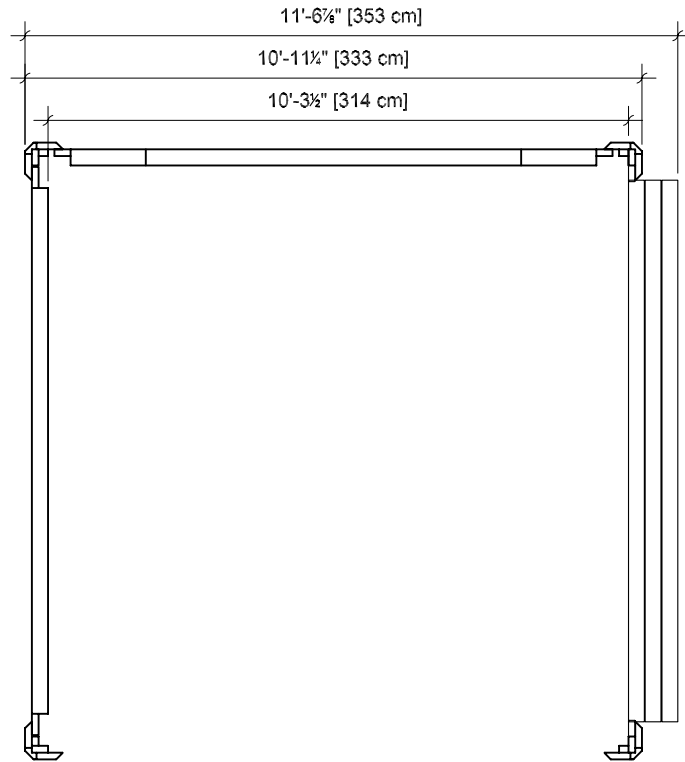

Vista Leisure - Louver

The WINDSOR

FOOTPRINT

FOOTPRINT

FRONT ELEVATION

SIDE ELEVATION