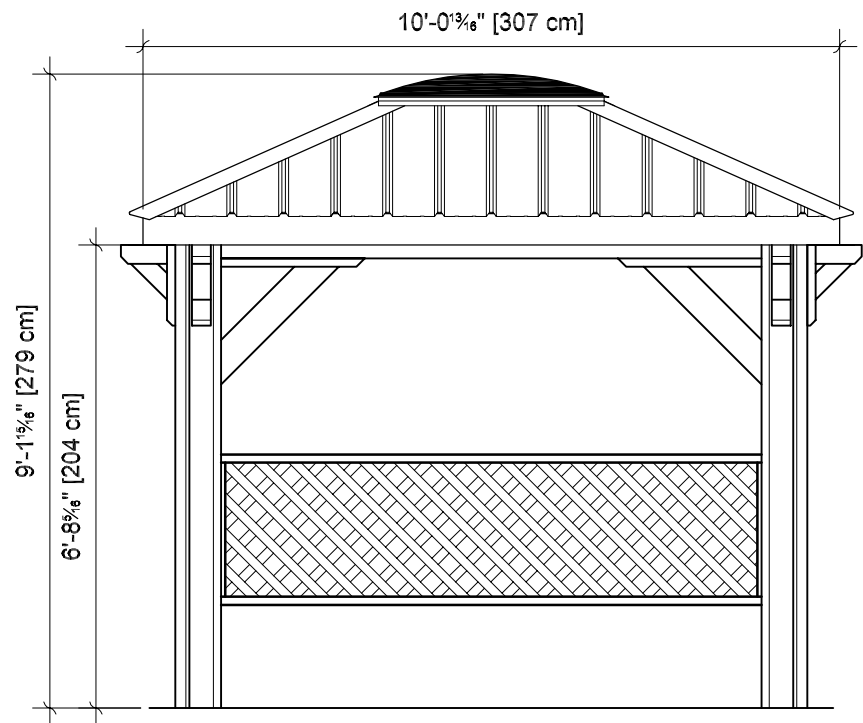

9' x 9' Lattice Metal Roof

Vista - Wood Post

FOOTPRINT

FOOTPRINT

SIDE