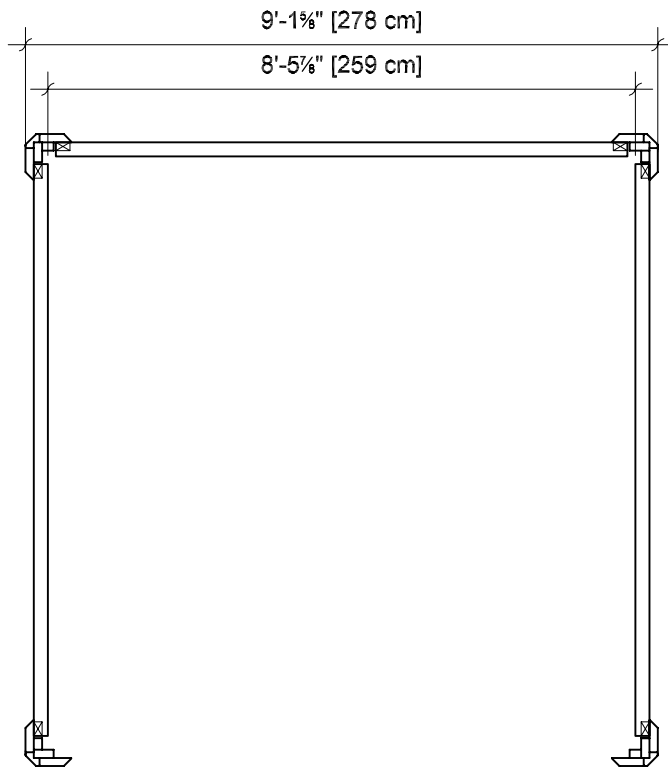

9' x 9' Lattice Metal Roof

Vista - Wood Post

FOOTPRINT

FOOTPRINT

SIDE