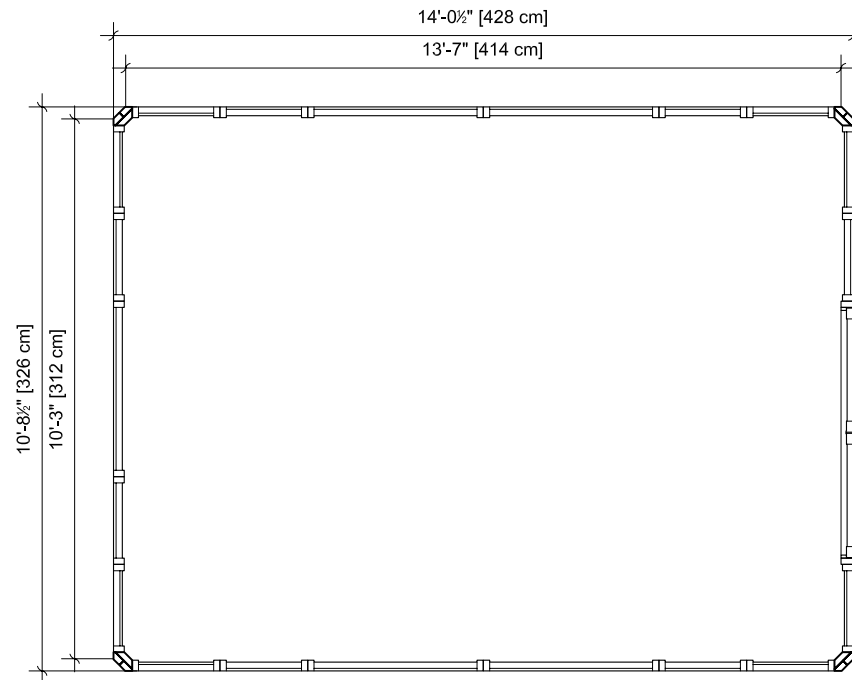

# Freestanding Enclosed 11' x 14' CEDAR SERIES

## FOOTPRINT

Footprint

Side Elevation

Front Elevation