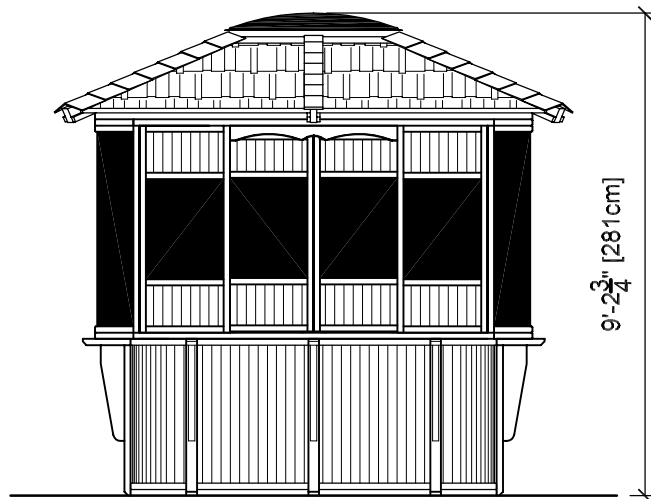

8' x 8' Lipmount Wood Roof

Mt CHEAM

FOOTPRINT

ROOF

FRONT VIEW

FOOTPRINT

SIDE VIEW