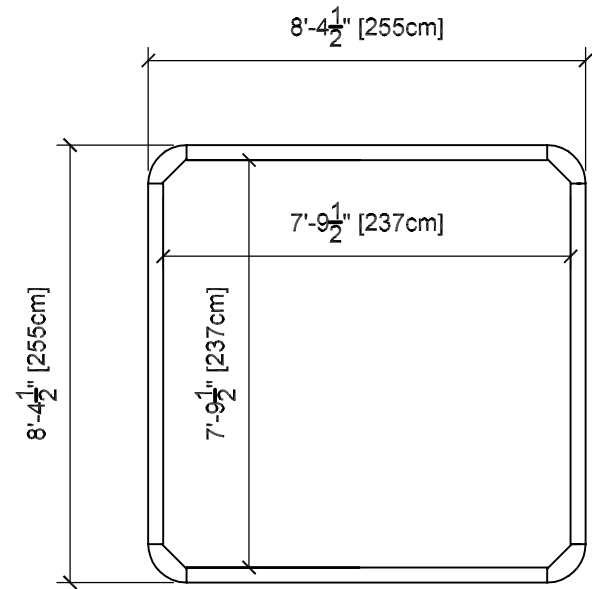

8' x 8' Lipmount Wood Roof

Mt CHEAM

FOOTPRINT

ROOF

FRONT VIEW

FOOTPRINT

SIDE VIEW