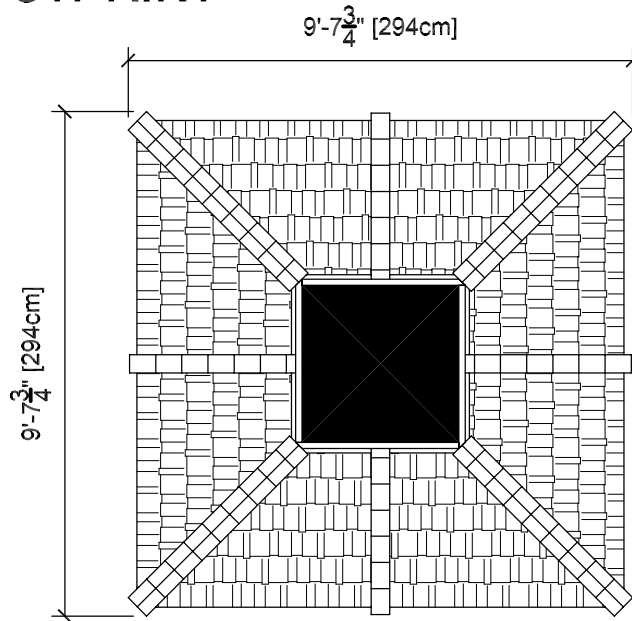

8' x 8' Lipmount Wood Roof

Mt CHEAM

FOOTPRINT

ROOF

FRONT VIEW

FOOTPRINT

SIDE VIEW