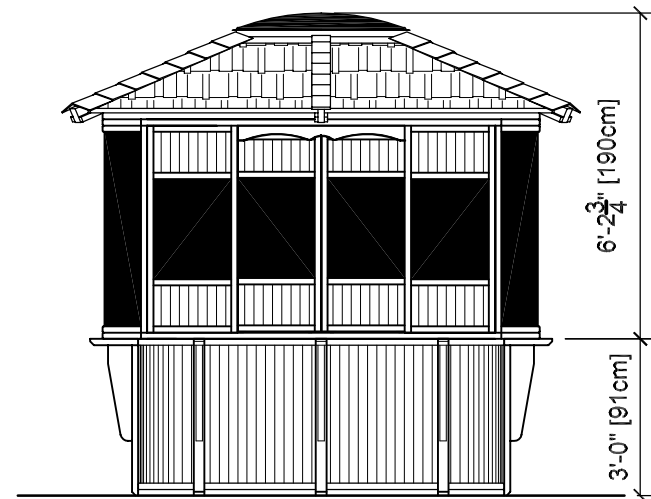

8' x 8' Lipmount Wood Roof

Mt CHEAM

FOOTPRINT

ROOF

FRONT VIEW

FOOTPRINT

SIDE VIEW