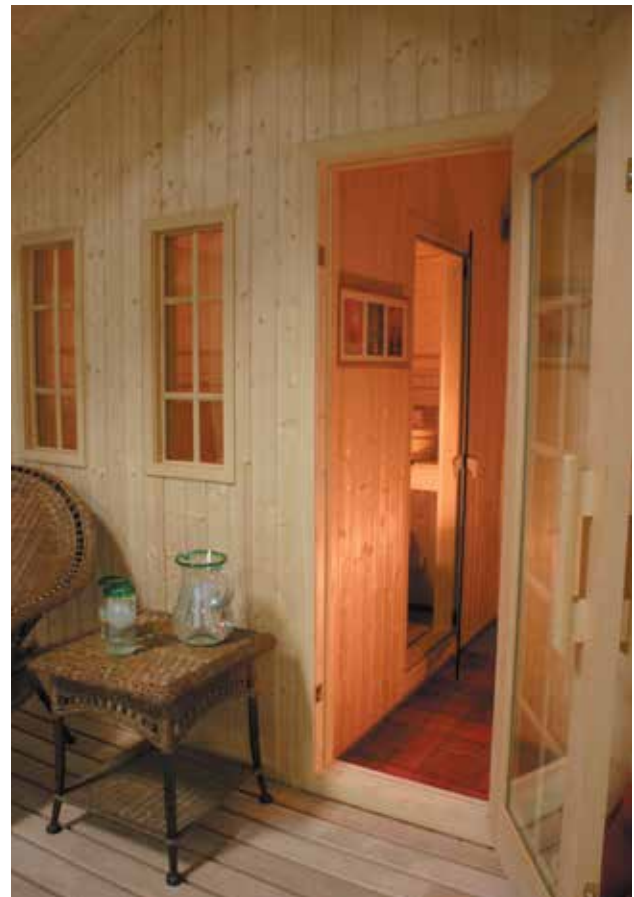

Metro offers the comfort and luxury of the pure sauna experience, yet is surprisingly easy to assemble. The walls and roof are constructed of 4<sup>1</sup>/<sub>4</sub>" insulated panels, finished on both sides. The interior features quality tongue-and-groove Nordic White Spruce—in both the sauna and changing room.