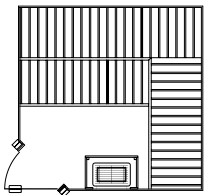

CC775 - 7'x7'