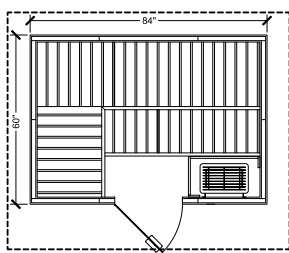

CAD shown for Euro saunas are examples only; can be custom manufactured to a wide range of sizes and shapes with maximum depth of 7'.