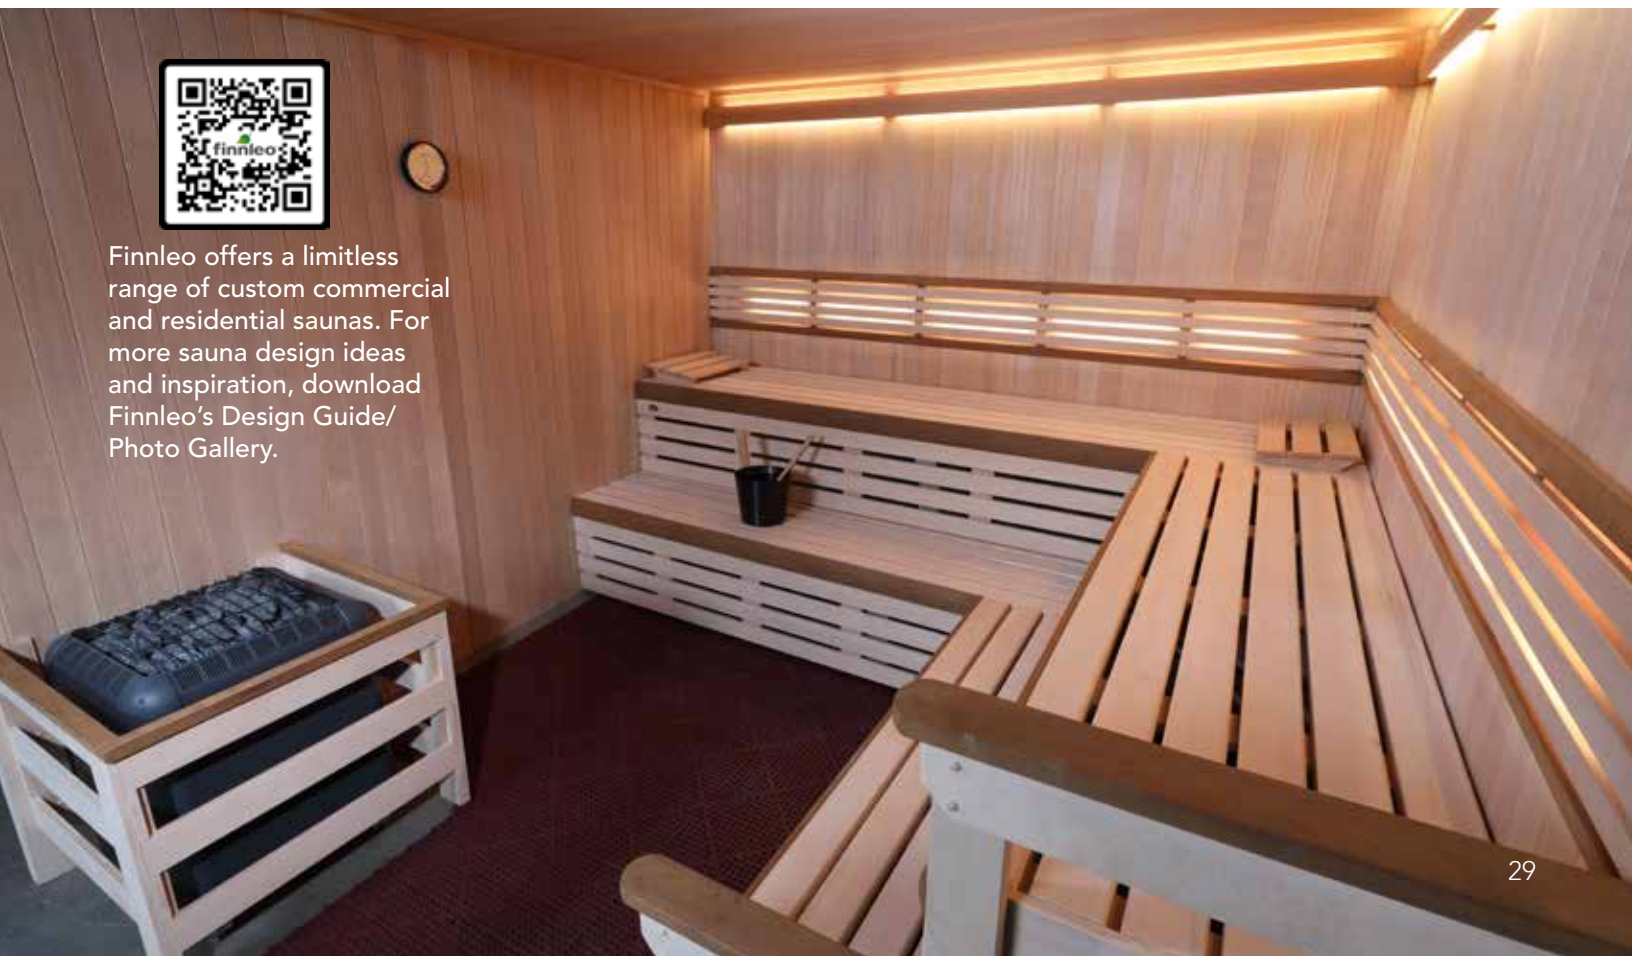

Finnleo offers a limitless range of custom commercial and residential saunas. For more sauna design ideas and inspiration, download Finnleo's Design Guide/Photo Gallery.