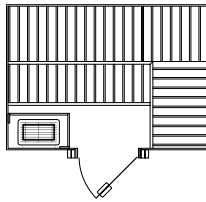

CC57 - 5'x7'