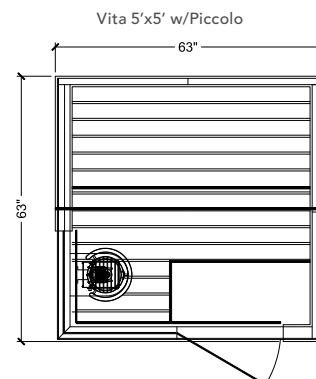

## VITA SAUNA

A diminutive sauna room loaded with luxury—perfect for master bathrooms or smaller spaces that limit the sauna size—but without limiting the features.

- Outside dimensions: Depth 63", Width 63", Height 84"
- Contemporary glass-to-glass corner creates an amazingly open feel
- Luxury backrests with integral LED lighting
- Mini Gimbal spot light over the heater
- Color therapy/white lighting in ceiling, optional
- Interior and exterior of clear, vertical grain Canadian Hemlock (Western Red Cedar optional)
- Benches and backrests two-tone combination of Canadian Hemlock and Western Red Cedar
- Lower platform bench wraps around heater
- Sauna Heater: Piccolo rock-tower heater, 3.5 kW with Pure 2.0 control