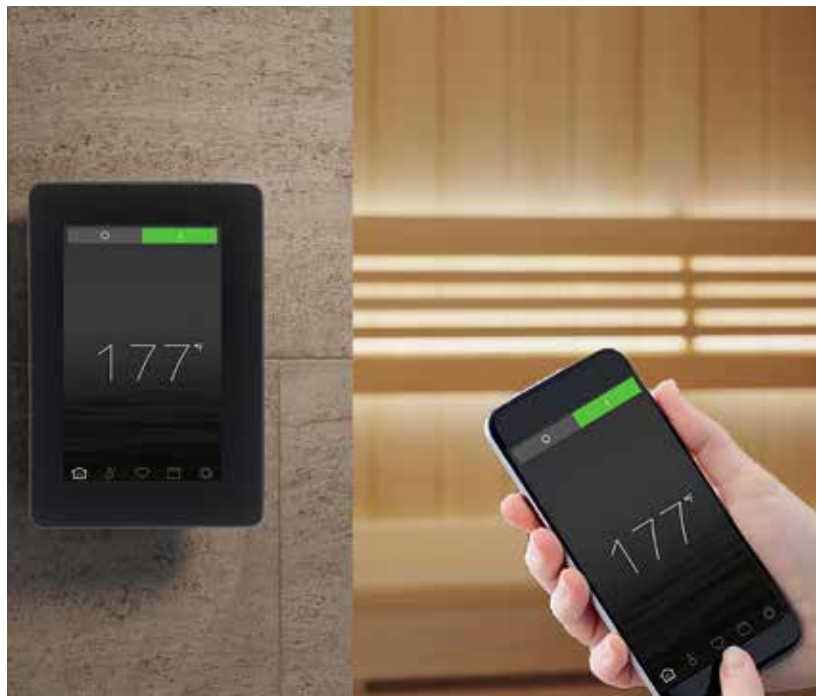

## ELITE CONTROL

Finnleo's Elite control features European modern design for surface or recess mount applications. The industry's most flexible control can be operated on a full 365 day per year calendar, multiple user settings languages and more. The addition of operating this control from the comfort of your smart device (phone, tablet or even PC) makes it the most desirable control system for today's discerning homeowner.

## ELITE TOUCHSCREEN CONTROL

- Touch screen operation for easy control
- Surface mount
- Optional choice of trim ring in six finishes.
- Mount inside or outside the sauna room
- Waterproof
- Intelligent Start (pre-heat sauna when you want it)
- Calendar Programming (set your sauna to work according to your schedule).
- User Favorites (remembers user preferences)
- "FinnleoControl" app for Android or iPhone

Elite Control shown with mobile phone app