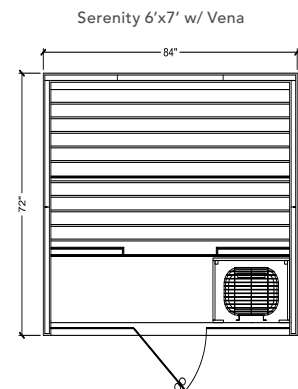

SERENITY SAUNA

- Outside Dimensions: Depth 72", Width 84", Height: 84"
- Curved ergonomic upper bench and backrest
- Heat treated Alder accents
- Built-in lower bench foot rest
- Full glass front
- Recessed LED Backrest and under bench lighting
- Sauna heater: Vena with SL2 or Pure 2.0 Control

Options

- Bluetooth Sound System
- Heater upgrades: Himalaya, Pikkutonttu