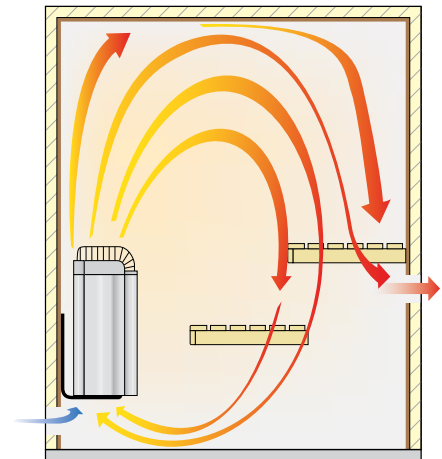

## FINNLEO WALL-MOUNTED AND FLOOR STANDING HEATERS FEATURE

- More rocks in direct contact with elements, ensuring a softer, gentler and more even sauna climate
- Open air flow design to allow quick, effective heating with efficient energy usage
- Double-wall structural shell minimizes surface temperatures, preventing accidental burns and adding to the comfort
- Heat shield in attractive stainless steel finish adds a modern feel to sauna decor
- Safety tested and listed for years of worry-free performance