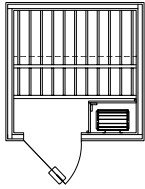

SISU SAUNAS

Typical configurations of Finnleo Sisu Series. Dimensions are approximate O.D. of sauna room. Allow 2 ft. of bench per person. Unlimited custom shapes and sizes available for panel-type saunas.

PB44 w/ Junior - 4'x4'