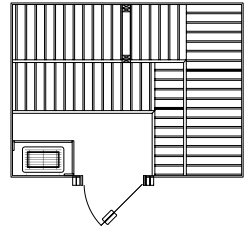

CC1212 - 12'x12'

CC68 - 6'x8'