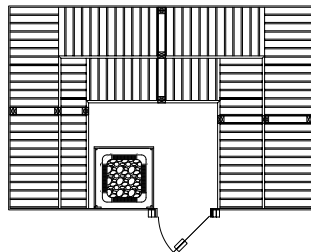

CC812 - 8'x12'