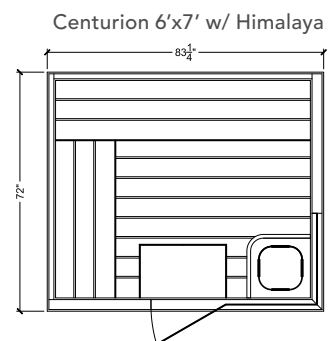

Options

- Bluetooth Sound System