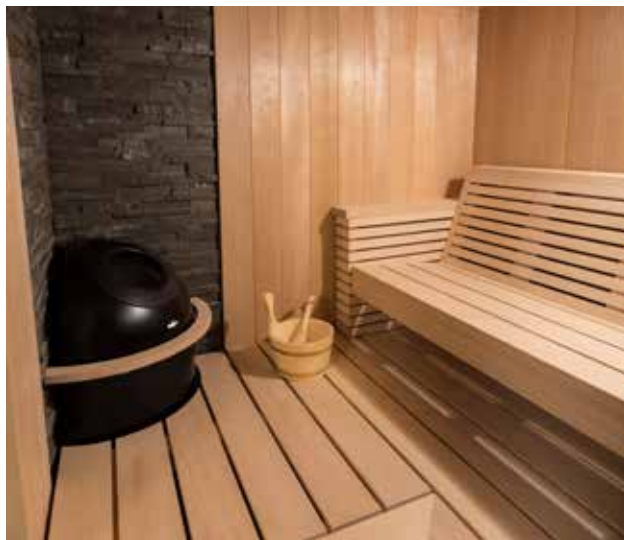

The clean, contemporary styling and obvious quality of Finnleo's Designer saunas make it almost impossible to believe they're made from prefabricated panels. Your sauna is delivered as a complete kit, and will be ready to use after only a few hours of assembly. Top quality materials and engineering ensure your Designer sauna will be as inviting in the years to come as it is today.

Choose from Twilight, Vita, Serenity, Seaside, Solace, Centurion, or Mystique. Individual layouts and features are shown on pages 36-43. Or visit www.finnleo.com for more photos and information.

DESIGNER SAUNAS

- Choose from seven distinct styles, each individualized with unique comfort and aesthetic features.
- Comes complete with benches, lighting, heater, interior and exterior paneling—everything you need to start enjoying your sauna within hours of delivery
- Prefabricated panels crafted from Scandinavian whitewoods or clear Canadian Hemlock or Western Red Cedar sourced from responsibly-managed forests
- Interiors can be upgraded to one of our luxurious interior solutions, enhancing your sauna's look and experience even further
- Easy to assemble, with step-by-step instructions and support that's just a phone call away ensure your sauna will be ready quickly. They're also protected by a full 5-year warranty on all parts and 2-year on-site servicing
- Manufactured in USA by Finnleo