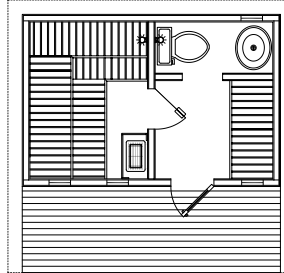

MS812 w/ Toilet/Shower option