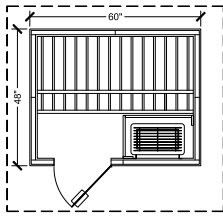

EURO 45

EURO 57