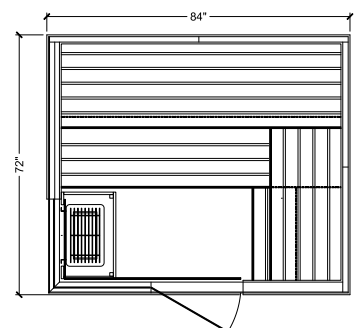

Options

- Bluetooth Sound System

Twilight 6'x7' w/ Vena Pure Heater & Pure 2.0 Control