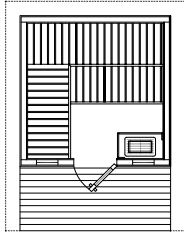

METRO SAUNAS

Other customizable options available. Consult dealer or Finnleo for more details.

MS77 (7x7 sauna & 3x7 porch)