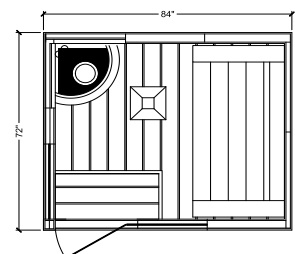

Options

- Bluetooth Sound System
- Himalaya

Seaside 6'x7' w/ Pikkutonttu