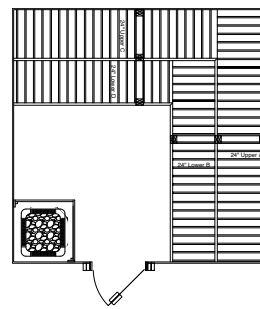

CUSTOM-CUT PERMANENTLY INSTALLED SAUNAS

Examples of Finnleo Custom-Cut Series. Dimensions shown are approximate I.D. of sauna room. Allow 2 ft. of bench per person. Unlimited custom shapes and sizes available for Custom-Cut saunas.

Finnleo offers a limitless range of custom commercial and residential saunas. For more sauna design ideas and inspiration, download Finnleo's Design Guide/Photo Gallery.