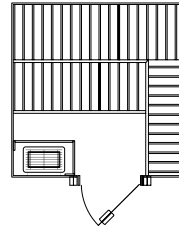

CC1010 - 10'x10'

CC66 - 6'x6'