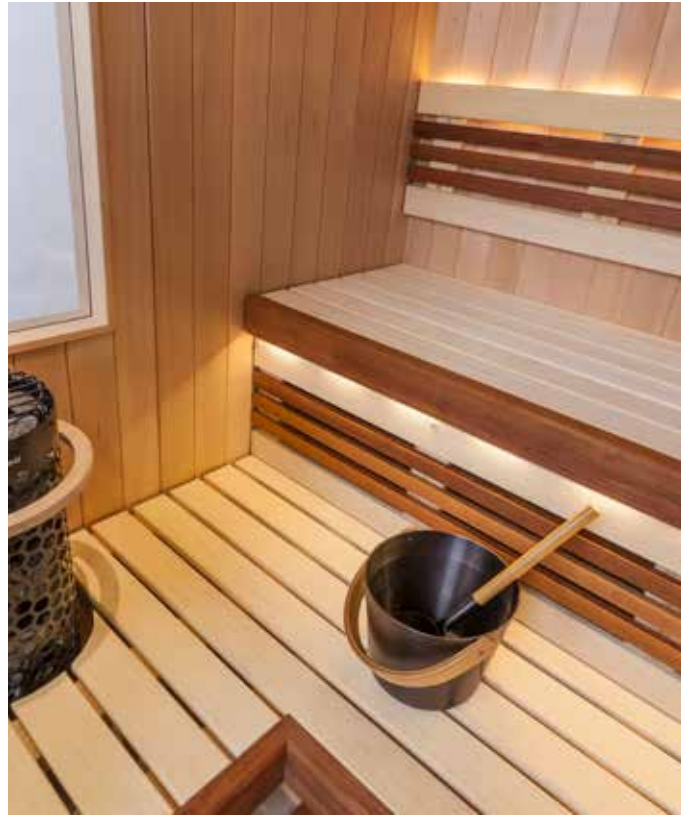

TWILIGHT/VITA INTERIOR

Twilight / Vita Interior

The Twilight / Vita interior includes elegant design features. With contemporary glass-to-glass corner, luxury backrests, recessed LED Lighting, and accent-ed wood features inside and out, the Twilight is a beautiful addition to any home.

The Twilight / Vita interior includes elegant design features:

- Contemporary glass-to-glass corner creates an amazingly open feel
- Luxury backrests
- Recessed LED lighting
- Two-tone combination of Western Red Cedar with Abachi to create a luxurious look and feel
- Optional: Exterior of oil-rubbed cedar with contrasting black melamine background

SOLACE INTERIOR

The Solace Interior is known for platform style lower bench under opposite upper bench design. For saunas large enough to place the heater opposite a centered door, upper benches on each side of the heater allows for easier socializing and allows for two adults to fully lie down on upper benches with independent space. This design is popular for homeowners that like to sauna with friends or multiple family members at once.

Features include:

- Full-length top bench on each side, allowing two people to comfortably recline at once, or six people seated
- Low voltage interior lighting including color light therapy system
- Full panoramic all-glass front
- Clear Canadian Hemlock interior: wall and ceiling, benches, backrests.
- Modified Deco bench system with wall-to-wall middle platform.
- Bench ends have integral arm rests for added comfort.
- Sauna Heater: Designer with SL2 or Himalaya with SL2.