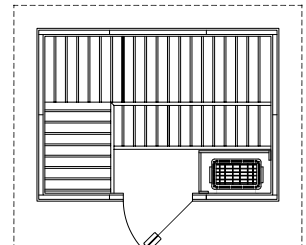

P57 - 5'x7' *

* Dashed line = roof overhang

Patio Sauna Includes The Following Standard Features

- Interior Nordic White Spruce walls and ceiling, Abachi backrests, headrests, heater guard and duckboard, cedar exterior
- Prebuilt, prefitted wall and ceiling panels all completely blind nailed
- Built-in floor with attractive water resistant vinyl flooring
- Constructed on cedar runners
- Cathedral ceiling with exposed wood beams
- Heater with control
- Bucket, ladle, light, and thermometer
- Roof kit in easy-to-install panels

Options Available:

- Metal roof
- Heater Upgrades: Himalaya or Pikkutonttu