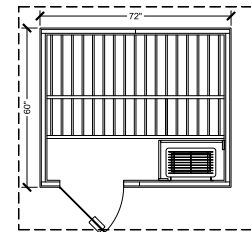

EURO 56

EURO 710 w/Changing Room