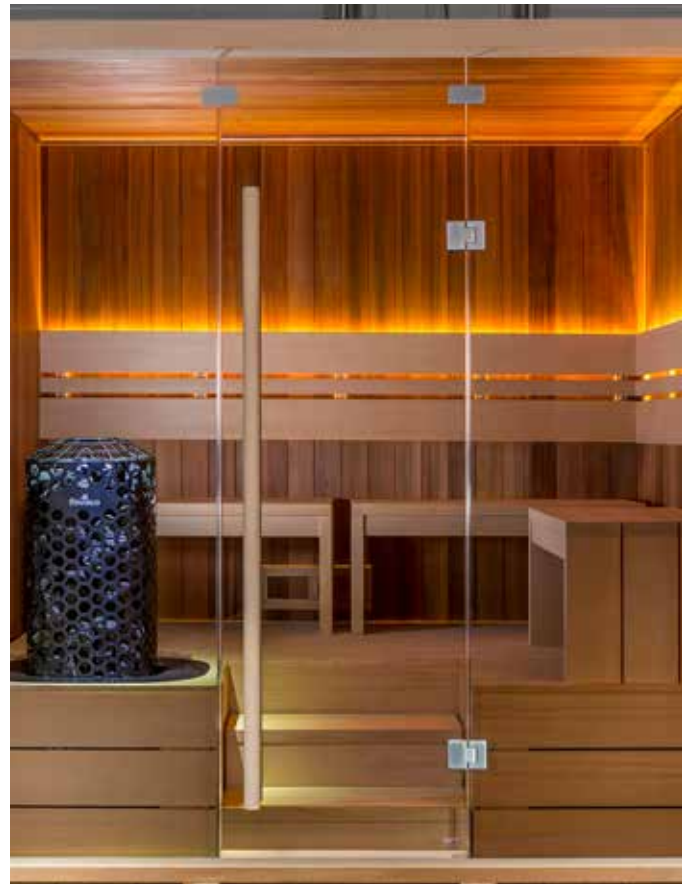

DECO INTERIOR

Movable Upper Benches

Features include:

- Furniture quality benches on a wall-to-wall platform
- Moveable bench sections to create maximum flexibility for sitting or lying down—or even sauna yoga!
- Middle platform
- Low voltage lighting system integrated into the custom backrests
- Available in a wide range of Finnleo Saunas, including modular sauna rooms and Custom Cut sauna rooms
- Bench layout/design can be customized to fit desires of the end-user
- Available in Nordic White Spruce/Abachi (standard), Canadian Hemlock/Abachi, or Western Red Cedar. Wide board bench look available in Hemlock only.

MODIFIED DECO INTERIOR

Fixed Upper Benches

The so-called “Modified Deco” has become Finnleo’s most popular custom bench upgrade—due the immense flexibility in bench layout while still incorporating the popular platform/middle bench.

- Benches and backrests can be chosen from any of those shown.
- Benches are mounted to sturdy wall-supports.
- Wall-to-wall middle platform.