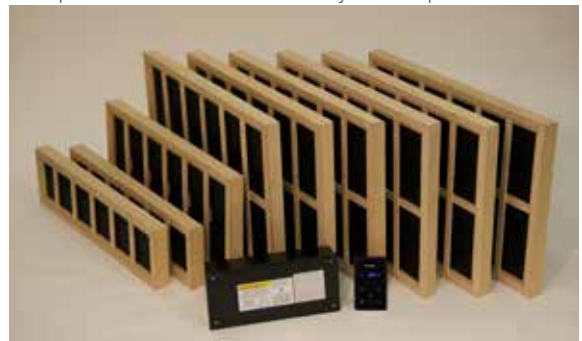

TREAT YOURSELF TO TWICE THE COMFORT

Imagine designing your own personal home spa in almost any shape, size and decor. And being able to use it for quick, energizing IR warmups on weekday mornings. Or letting luxurious clouds of relaxing steam wash over you on weekends. With a Custom InfraSauna, you get the exact wellness center design that best suits you and your family. And the option to enjoy the comforts of pure sauna any way you like.

UPGRADE YOUR EXISTING SAUNA: JUST ADD INFRARED

Finnleo's custom infrared package means you can freshen up your existing sauna with a comforting addition—the soothing, instant heat benefits of infrared. Or you can convert your existing traditional sauna into infrared only. We will pre-cut, size and plan each component to fit your existing sauna cabin. And you'll be able to control both the traditional heater and infrared from a single convenient digital control pad.

MODULAR INFRA SAUNA PACKAGE

Our modular InfraSauna package can be adapted for traditional free-standing saunas, or to meet your custom specs for a tailored infrared cabin or traditional/infrared sauna combination. The package includes: