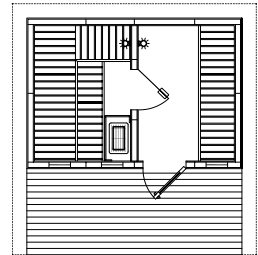

MS710 (5x7 sauna, 5x7 changing room & 4x10 porch)