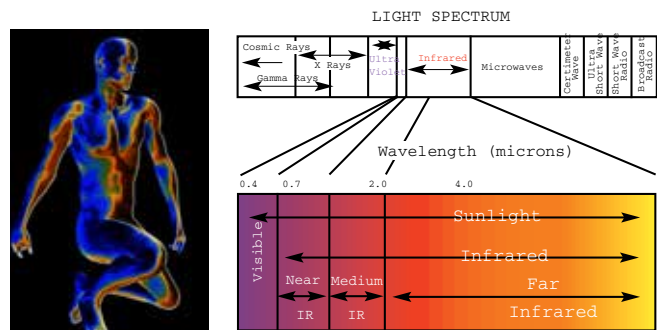

PURE HEAD-TO-TOE COMFORT WITH FINNLEO'S EVEN HEAT DISTRIBUTION

One of the most common complaints about infrared saunas is uneven heat distribution—“cold spots”—where no IR waves reach the body, and “hot spots” when seated directly in front of outdated ceramic or metallic IR heaters.

Finnleo Far-Infrared Saunas are purpose-engineered to create the most soothing, full-body heat exposure available. Using the most advanced far-infrared technology, Finnleo's CarbonFlex® emitters generate even heat with Finnleo's patented 'always-on' technology and wall-to-wall full-body coverage.

CarbonFlex® heating panels have a larger heating surface, which ensures you perfect bathing comfort in two important ways. First, the larger surface disperses heat over a wider area, keeping the surface temperature comfortable for bathers. Secondly, maximum exposure over the widest possible area creates optimal infrared wavelengths, which in turn produces deep penetration, and soft, even heat you expect for a pure sauna experience.

TREAT YOURSELF TO A HEALTHIER INFRARED

Treating yourself to the relaxation and detoxification benefits of infrared technology is now safer than ever. “Pure Infra” saunas have the lowest electromagnetic radiation (EMR) and electrical field (EF) signatures of any infrared delivery system available—levels far below even Sweden's tough radiation standards. And the exclusive EvenHeat™ system makes sure every single part of you is warmed evenly—providing added comfort and true full body detoxification without the worry of excessive exposure to EMR and EF.