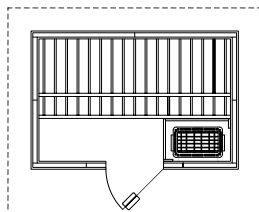

P46 - 4'x6' *

* Dashed line = roof overhang