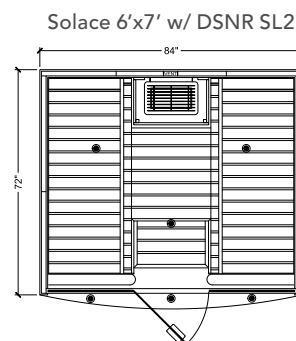

SOLACE SAUNA

- Outside dimensions: Depth 72", Width 84", Height 84". With ceiling overhang, O.D. is 77" Deep
- Elegant optional curved overhanging ceiling on front, including optional exterior low-voltage puck lighting
- Low voltage interior lighting, including color light therapy system
- Contemporary European design with wall-to-wall and floor-to-ceiling glass on front sauna wall, including frameless door. All-glass front provides a warm glow when viewing from outside, and a panoramic view from inside
- Clear Canadian Hemlock interior and exterior, combined with Abachi benches and backrests (Nordic White Spruce or Cedar also available)
- Deco-style bench system with wall-to-wall middle platform; bench ends have integral armrests
- Bench layout is ideal for two people to lie down at the same time (4-6 seated)
- As shown, sauna includes DSNR SL2 heater series, or upgrade to Himalaya or Tonttu series

Options

- Bluetooth Sound System