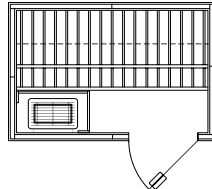

PB46 w/ Vena - 4'x6'