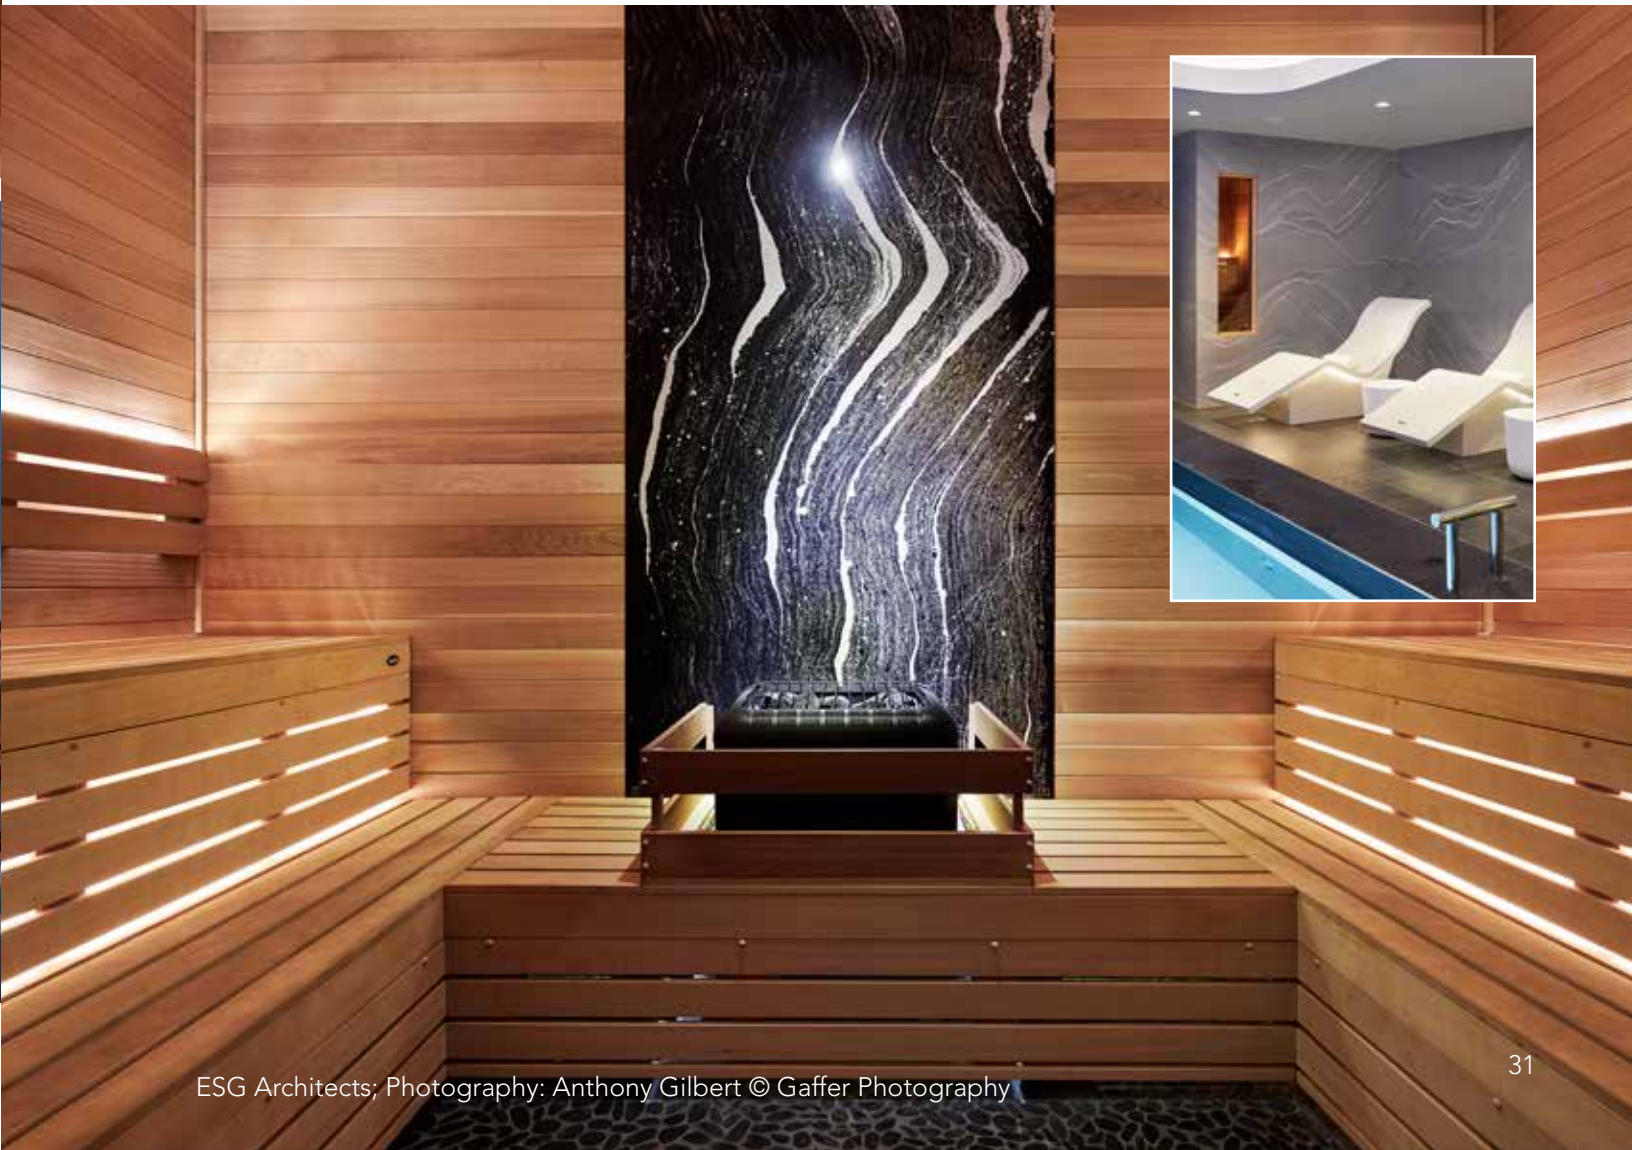

## PROJECT: HEWING HOTEL ROOF-TOP SPA, MINNEAPOLIS, MN

Rooftop at Hewing Hotel includes a luxurious Finnleo custom sauna, as well as a spa and cocktail lounge. Enjoy panoramic views of the Minneapolis skyline from this Rooftop oasis in the vibrant North Loop!

PROJECT: ANDA SPA, HOTEL IVY,  
MINNEAPOLIS, MN

The Anda Spa is a modern wellness retreat in the historic Hotel Ivy in downtown Minneapolis. From [andaspa.com](http://andaspa.com): "The philosophy at Anda Spa, a Swedish word meaning 'spirit', is rooted in balance. Our modern wellness retreat focuses on a deeper sense of well-being, allowing you to reconnect your body, mind and spirit."

Finnleo was proud to work with the Anda Spa to create a sauna that seamlessly integrates with the total spa experience. The sauna includes comfortable 2-level benches for sitting or lying down—with a window to the spa area. A key design element of the sauna is a large piece of black Cambria quartz with white "heatwave"—installed on the back wall above the heater.