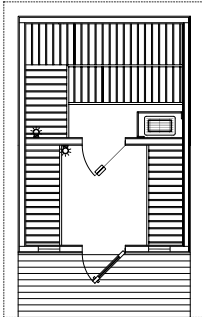

MS811 (6x8 sauna, 5x8 changing room & 3x8 porch)