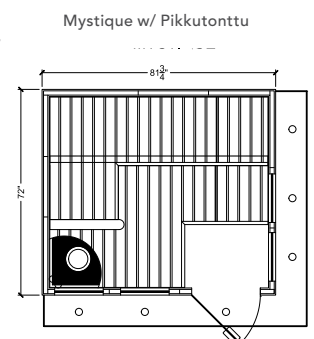

MYSTIQUE SAUNA

- Outside dimensions: Depth 72", Width 81³/₄", Height 84". With ceiling overhang, O.D. is 82⁷/₈" D x 93"W
- Overhanging ceiling on front and side, including integral low-voltage puck lighting.
- Expansive use of bronze-tinted glass with four sidelight windows and an all-glass door, creates a warm glow when viewing from outside, and a panoramic view from inside
- Optional "Latte" Interior has dark and light contrasting woods, using oil-rubbed Western Red Cedar with Abachi highlights
- Deco-style benches with wall-to-wall middle platform, and L-shaped upper benches, integral arm rest
- Low-voltage lighting system integral with backrests, for special interior ambience.
- The Mystique can be matched with Himalaya, Vena or Pikkutonttu heater series

Options

- Bluetooth Sound System