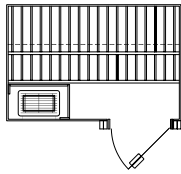

CC46 - 4'x6'