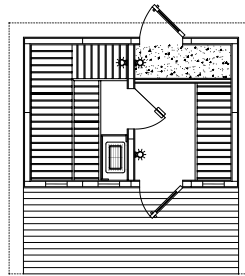

MS710 w/ Storage room option