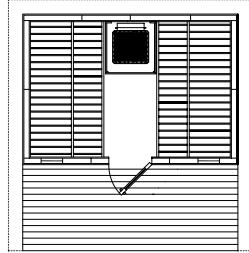

MS Resort (7x10 or 8x12 sauna, 4x10 or 4x12 porch - seating for 8-14)