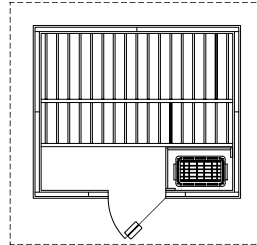

P56 - 5'x6' *

* Dashed line = roof overhang