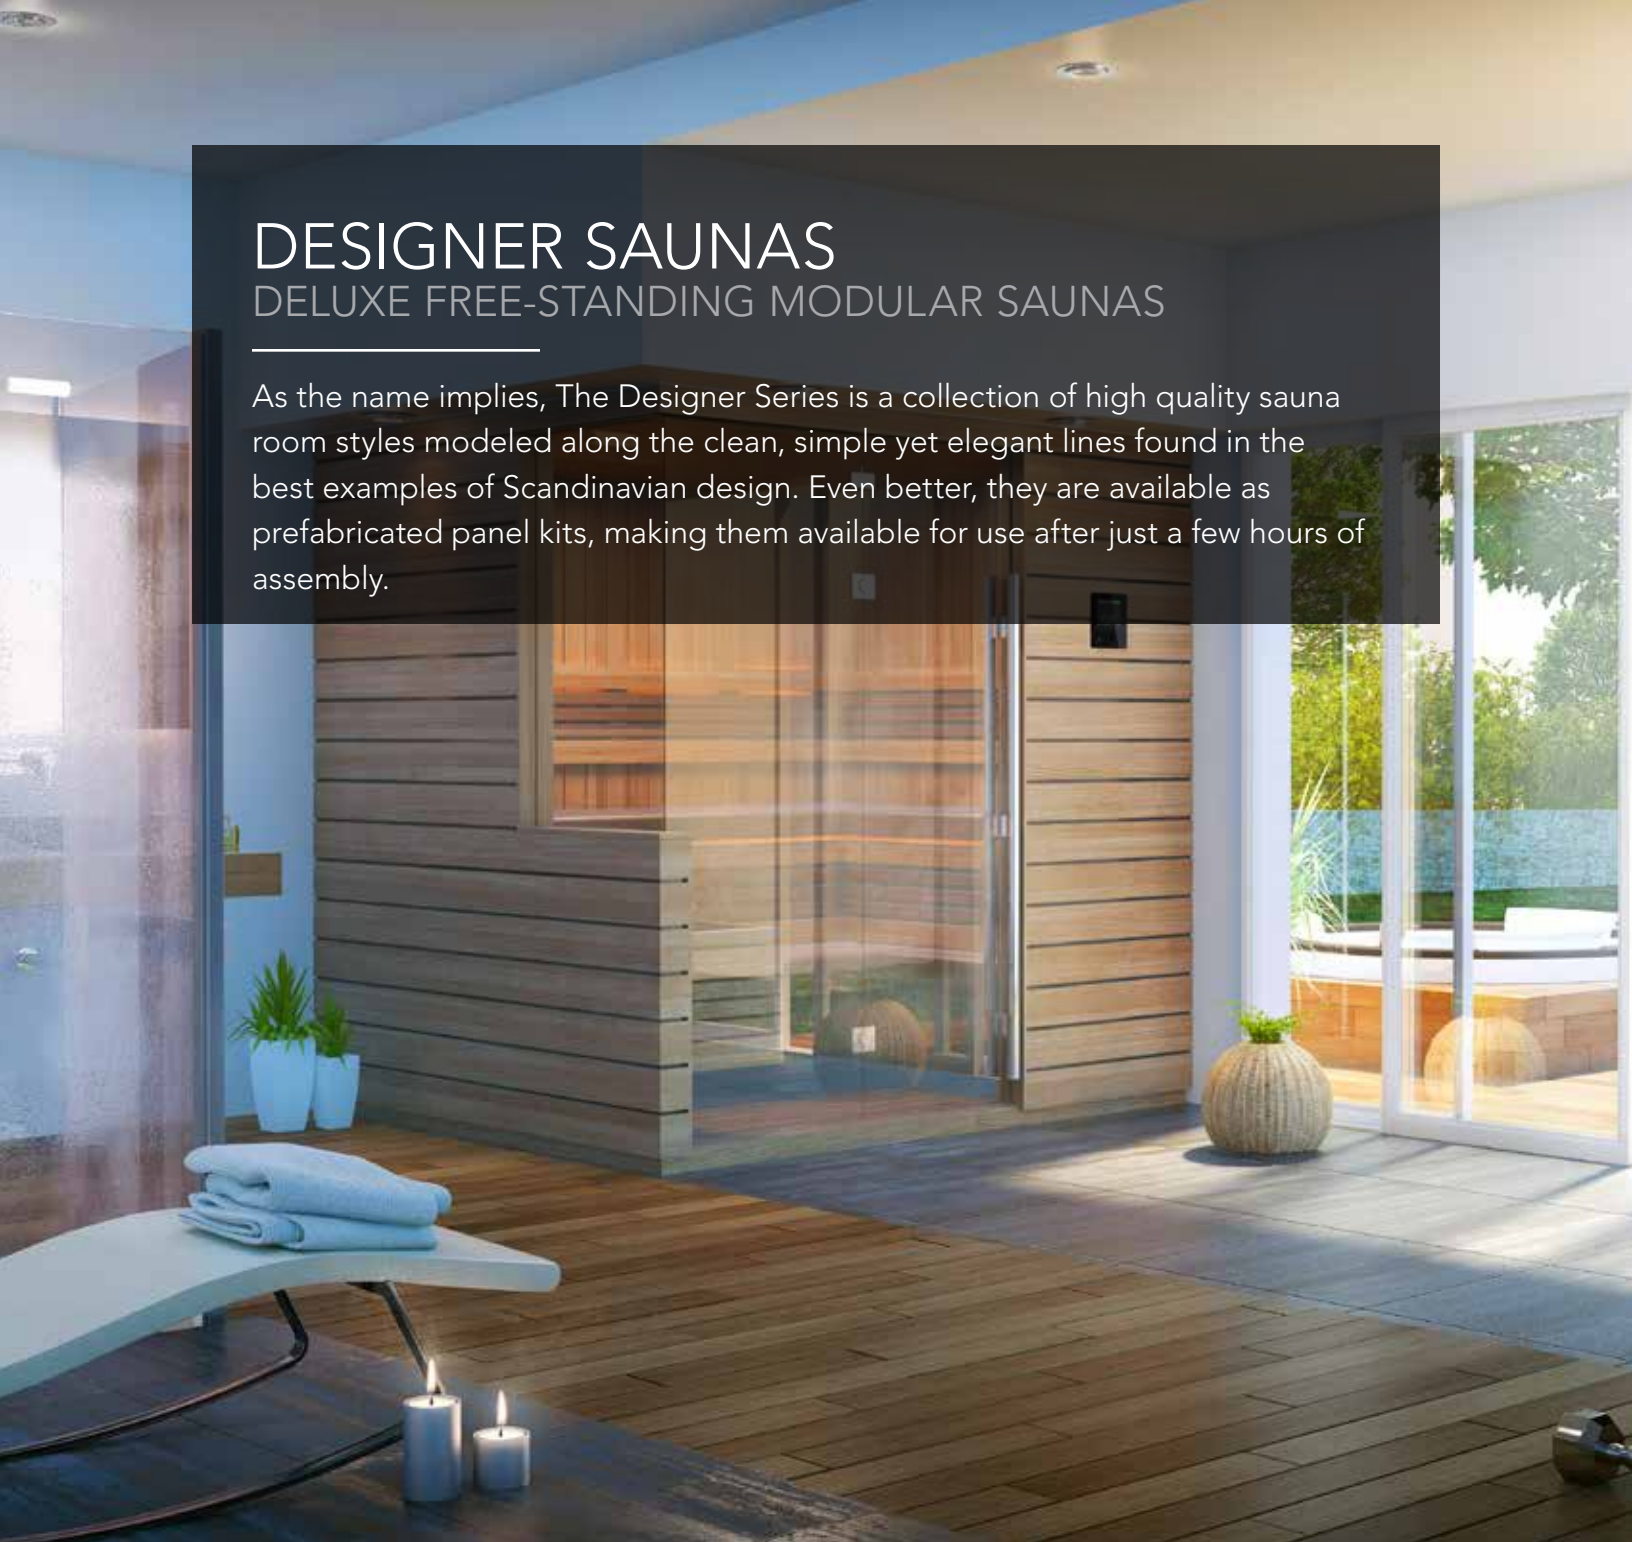

Finnleo was proud to work with the Anda Spa to create a sauna that seamlessly integrates with the total spa experience. The sauna includes comfortable 2-level benches for sitting or lying down—with a window to the spa area. A key design element of the sauna is a large piece of black Cambria quartz with white "heatwave"—installed on the back wall above the heater.

# TRADITIONAL SAUNAS

MODULAR FREE-STANDING  
CUSTOM SAUNAS

**finnleo**<sup>®</sup>  
pure sauna

# DESIGNER SAUNAS

## DELUXE FREE-STANDING MODULAR SAUNAS

As the name implies, The Designer Series is a collection of high quality sauna room styles modeled along the clean, simple yet elegant lines found in the best examples of Scandinavian design. Even better, they are available as prefabricated panel kits, making them available for use after just a few hours of assembly.