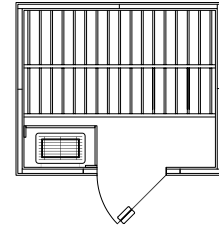

PB56 w/ Vena - 5'x6'