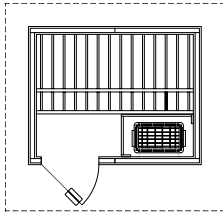

PATIO SAUNAS

P45 - 4'x5' *

* Dashed line = roof overhang